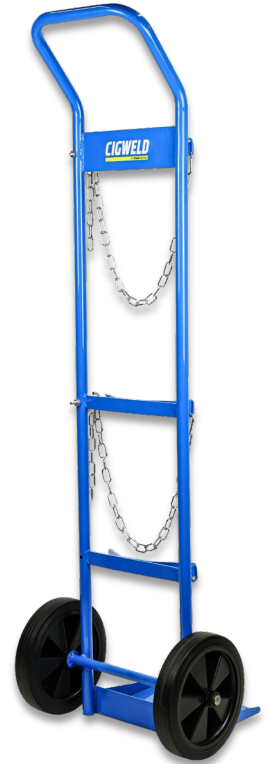

CIGWELD

AN ESAB BRAND

100+
YEARS OF
WELDING
INNOVATION

GAS CADDY

HEAVY-DUTY GAS CYLINDER TROLLEY

GAS CADDY

The CIGWELD Gas Caddy Heavy-Duty Gas Cylinder Trolley offers a durable and reliable solution for safe gas cylinder transportation, delivering strength, stability, and smooth mobility in industrial environments.

FEATURES & BENEFITS:

- Heavy-duty trolley designed to safely transport multiple gas cylinders
- Fully welded steel frame for enhanced strength and long-term durability
- Reinforced back plate with adjustable safety chain for secure cylinder support
- Industrial-strength adjustable chains to securely hold cylinders during movement
- Ergonomic rubber grip handles for comfortable and controlled handling
- Flat-free heavy-duty rubber wheels for smooth and low-maintenance mobility
- Powder-coated finish for improved wear and corrosion resistance

CIGWELD
AN ESAB BRAND

CIGWELD Info Sheet **CIGWELD Gas Caddy Cylinder Trolley**
CIGWELD Pty Ltd An ESAB Brand.
cigweld.com.au

GAS CYLINDER TROLLEY RANGE

P/N : 208568

P/N : 208569

P/N : 208570

P/N : 208571

Specifications

Part Number	Description	Load Capacity (Max)	Product Dimensions (L x W x H mm)	Base plate (L x W mm)	Product Weight
208568	Gas Caddy Twin D-Size Cylinder Trolley	75Kg	425 x 300 x 950	335 x 195	7.5Kg
208569	Gas Caddy Twin E-Size Cylinder Trolley	150Kg	555 x 320 x 1010	440 x 210	11.8Kg
208570	Gas Caddy Twin G-Size Cylinder Trolley	250Kg	820 x 370 x 1150	640 x 240	21.5Kg
208571	Gas Caddy Single G-Size Cylinder Trolley	200Kg	450 x 400 x 1480	275 x 240	13.5Kg